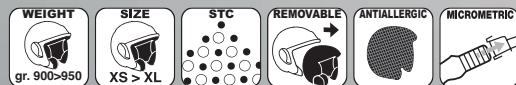

WHITE

MATT BLACK/WHITE

TOTAL MATT BLACK

DEMI-JET 10.9 EASY-J

COLOUR RANGE

WHITE BLACK

MATT BLACK SILVER

SIZE	XS	S	M	L	XL
	54	56	57	58	59

TECH INFO

JET 30.1 STREET-J

COLOUR RANGE

WHITE

MATT BLACK

SIZE	XS	S	M	L	XL
	54	56	58	60	61

TECH INFO

WEIGHT gr. 1300+50	SIZE XS > XL	STC 	REMOVABLE 	ANTIALLERGIC 	ANTISCRATCH 	MICROMETRIC
----------------------------------	----------------------------	----------------	----------------------	-------------------------	------------------------	------------------------