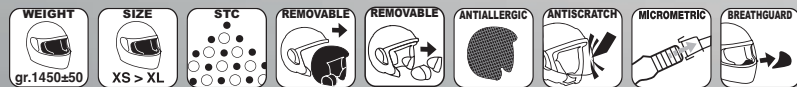

FLUO LINE

SIZE	XS	S	M	L	XL
	54	56	58	60	61

TECH INFO

COLOUR RANGE

VIPER

BANDIERA

BLACK CARBON

Guarda il video
Watch the video